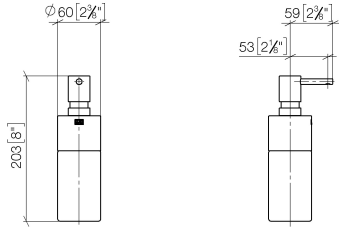

**Dispenser free-standing model - Chrome**

ELIO

84 435 970

- bottle made of crystal glass, matt
- width 60mm
- height 200 mm
- 250 ml bottle
- 59mm projection

Fits ELIO, ENO, MEM, META SQUARE, SYNC, TARA and TARA ULTRA

Fits: ELIO, MEM, TARA, ENO, SYNC, TARA ULTRA, META SQUARE

	Chrome	84 435 970-00
	Brushed Platinum	84 435 970-06
	Platinum	84 435 970-08
	Dark Chrome	84 435 970-19
	Brushed Durabrass (23kt Gold)	84 435 970-28
	Matte Black	84 435 970-33
	Brushed Champagne (22kt Gold)	84 435 970-46
	Champagne (22kt Gold)	84 435 970-47
	Brushed Chrome	84 435 970-93
	Brushed Dark Platinum	84 435 970-99

84 435 970

mm [inches]

84 435 970

Parts for other finishes can be found here: Brushed Platinum

### Spare parts list

No.	Item Number	Name	Quantity used	Delivery time
1	90 10 10 535 00-00	dispenser	1	10
2	08 10 10 499 90	Immersion tube for lotion dispenser Ø 8 x 1 x 100 mm -	1	2
3	90 10 10 524 00-00	base	1	10
4	90 90 04 001 00 82	glass	1	2