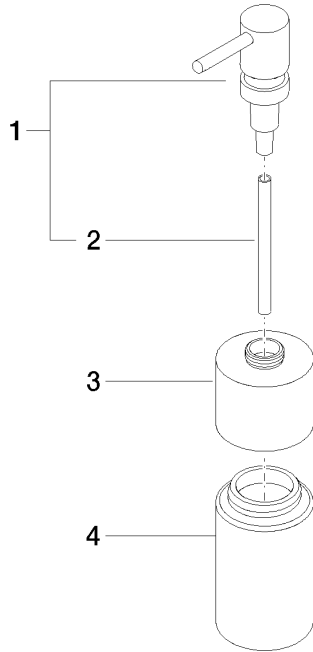

**Dispenser free-standing model - Chrome**

ELIO

84 435 970

- bottle made of crystal glass, matt
- width 60mm
- height 200 mm
- 250 ml bottle
- 59mm projection

Fits ELIO, ENO, MEM, META SQUARE, SYNC, TARA and TARA ULTRA

Fits: ELIO, MEM, TARA, ENO, SYNC, TARA ULTRA, META SQUARE

	Chrome	84 435 970-00
	Brushed Platinum	84 435 970-06
	Platinum	84 435 970-08
	Dark Chrome	84 435 970-19
	Brushed Durabrass (23kt Gold)	84 435 970-28
	Matte Black	84 435 970-33
	Brushed Champagne (22kt Gold)	84 435 970-46
	Champagne (22kt Gold)	84 435 970-47
	Brushed Chrome	84 435 970-93
	Brushed Dark Platinum	84 435 970-99

84 435 970

mm [inches]

84 435 970

Parts for other finishes can be found here: Brushed Platinum

### Spare parts list

No.	Item Number	Name	Quantity used	Delivery time
1	90 10 10 535 00-00	dispenser	1	10
2	08 10 10 499 90	Immersion tube for lotion dispenser Ø 8 x 1 x 100 mm -	1	2
3	90 10 10 524 00-00	base	1	10
4	90 90 04 001 00 82	glass	1	2